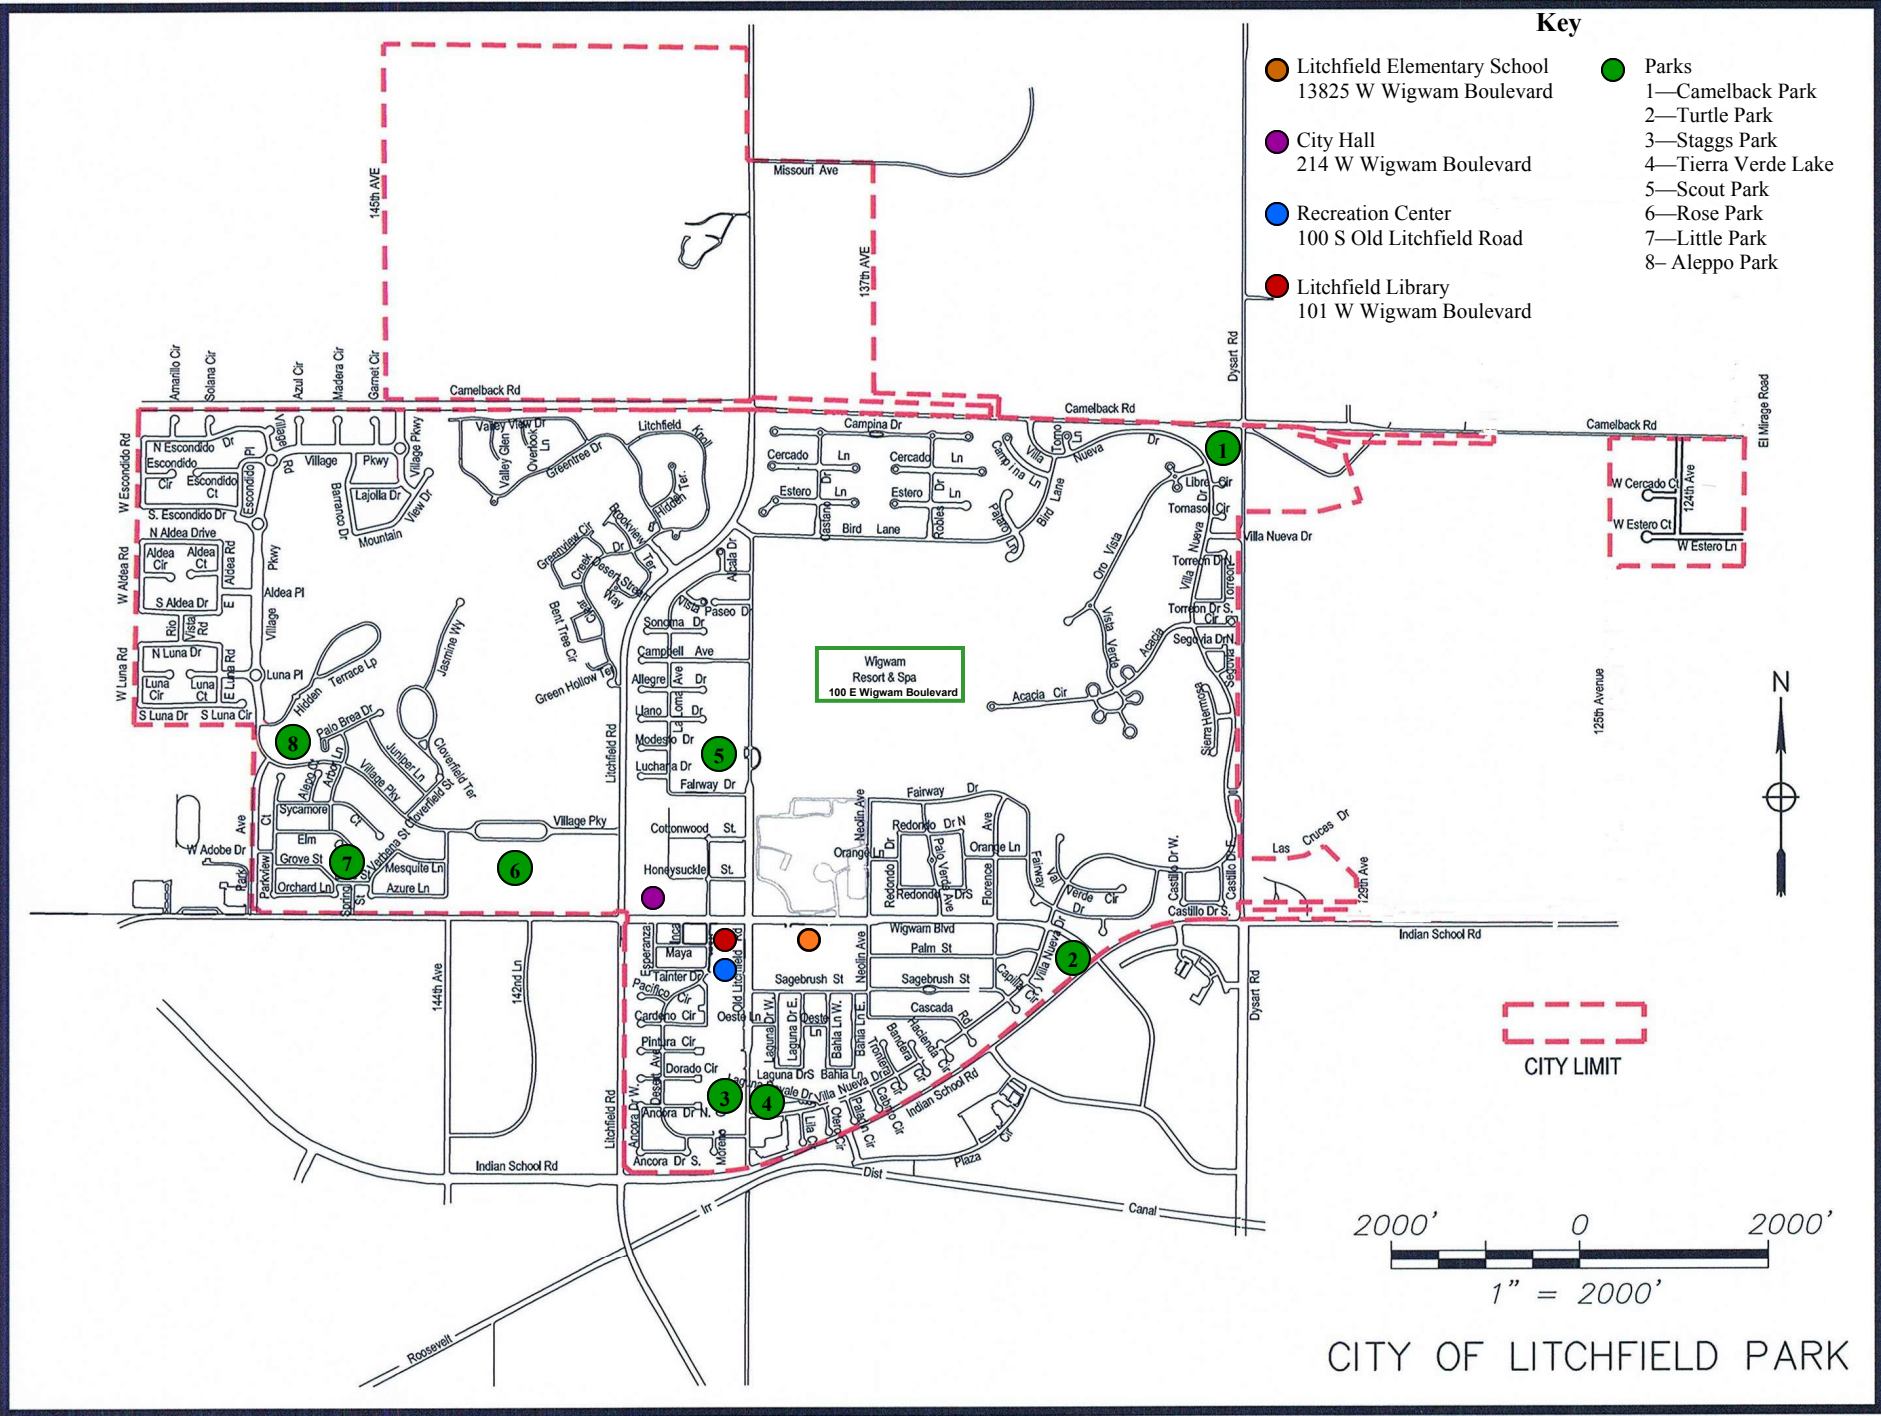

**Key**

- Litchfield Elementary School  
13825 W Wigwam Boulevard
- City Hall  
214 W Wigwam Boulevard
- Recreation Center  
100 S Old Litchfield Road
- Litchfield Library  
101 W Wigwam Boulevard
- Parks
  - 1—Camelback Park
  - 2—Turtle Park
  - 3—Staggs Park
  - 4—Tierra Verde Lake
  - 5—Scout Park
  - 6—Rose Park
  - 7—Little Park
  - 8—Aleppo Park

CITY OF LITCHFIELD PARK